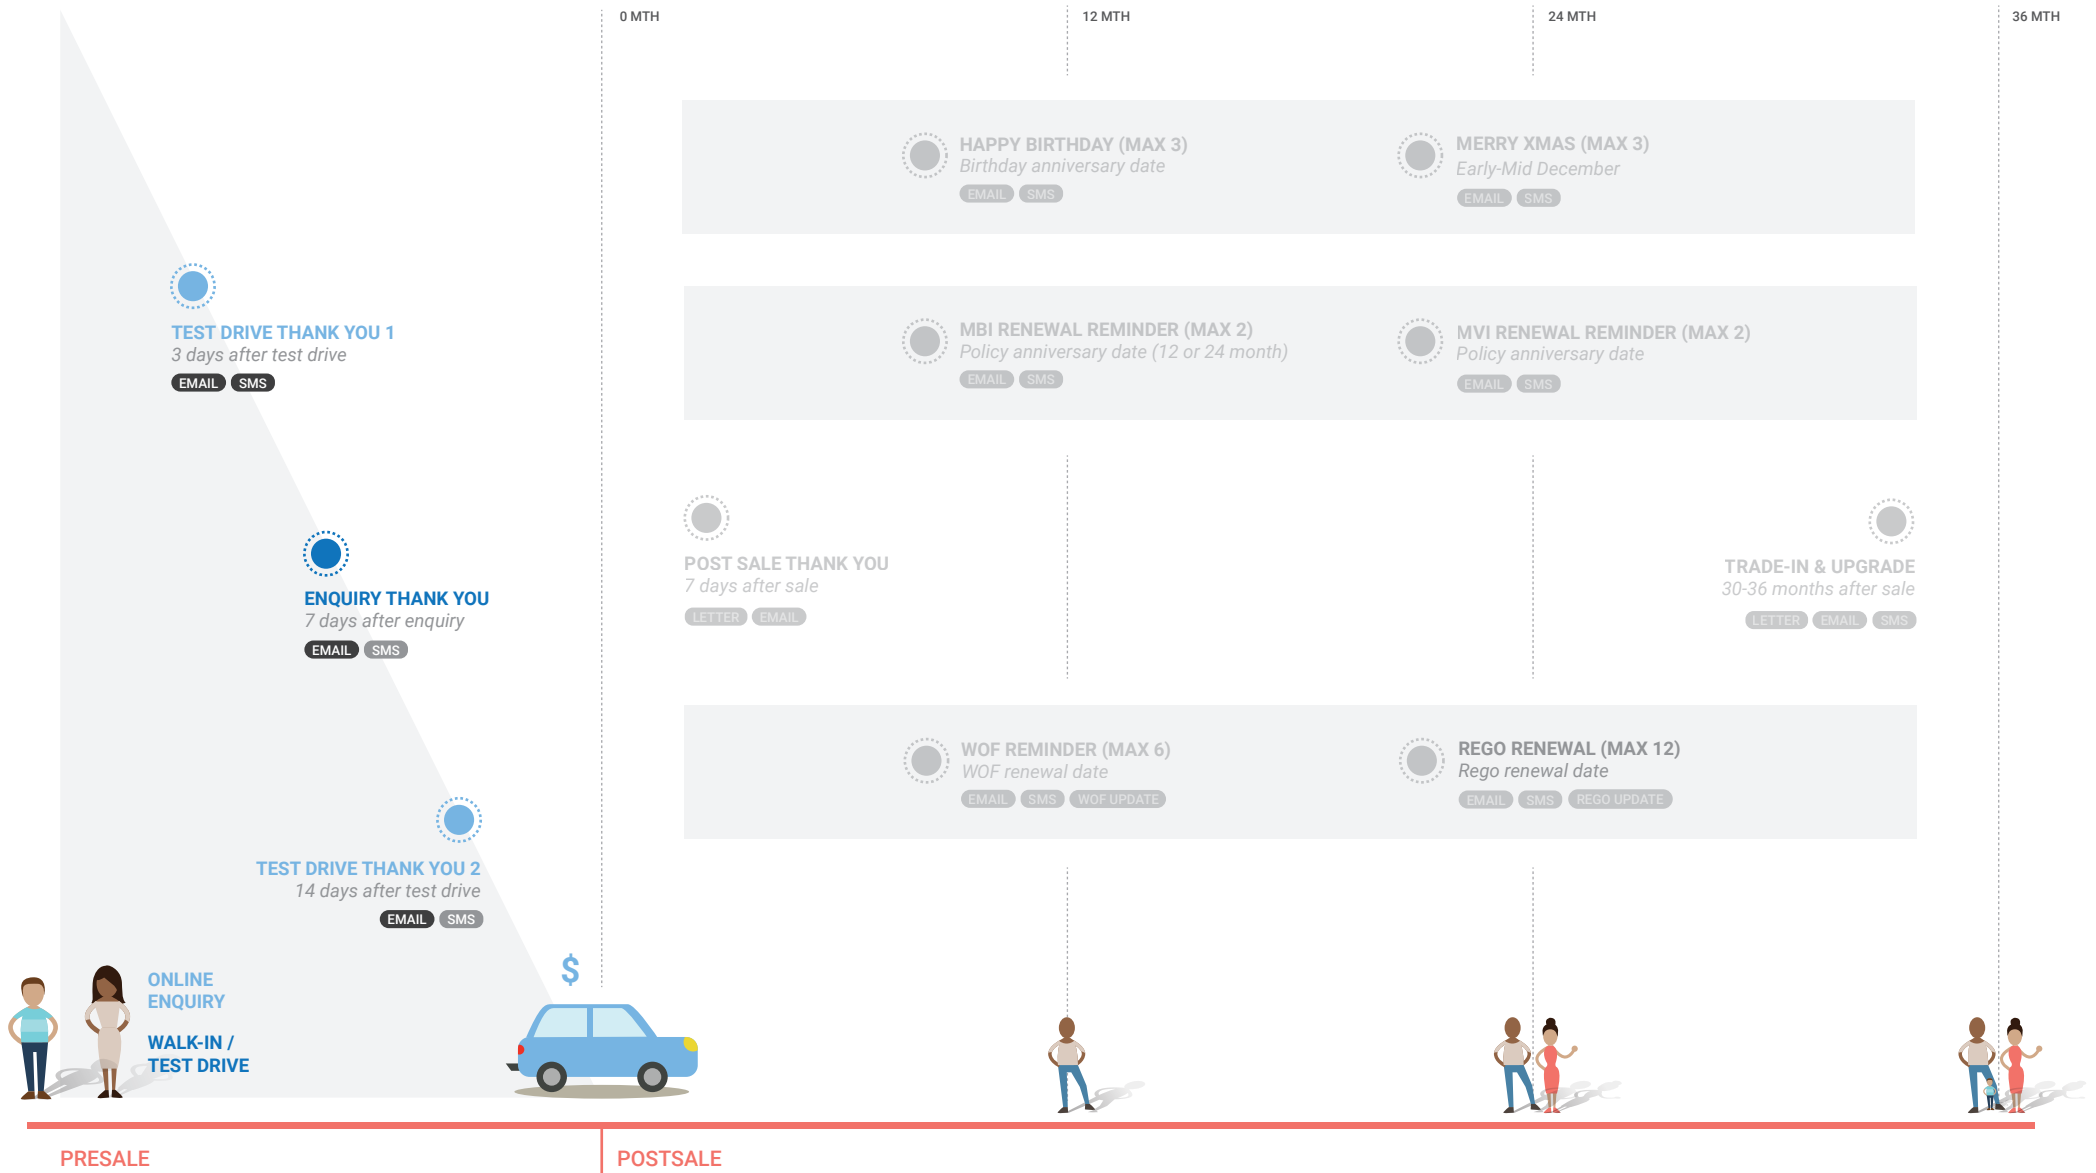

AMPD CRM

AMPD CRM Plan

Touchpoints

Professional Plan Touchpoints

Note: Charges for AMPD CRM setup and communication touchpoints apply. Please contact your Motorcentral representative for further information.

Essentials Plan Touchpoints

Note: Charges for AMPD CRM setup and communication touchpoints apply. Please contact your Motorcentral representative for further information.

Pre-Sale Plan Touchpoints

Note: Charges for AMPD CRM setup and communication touchpoints apply. Please contact your Motorcentral representative for further information.