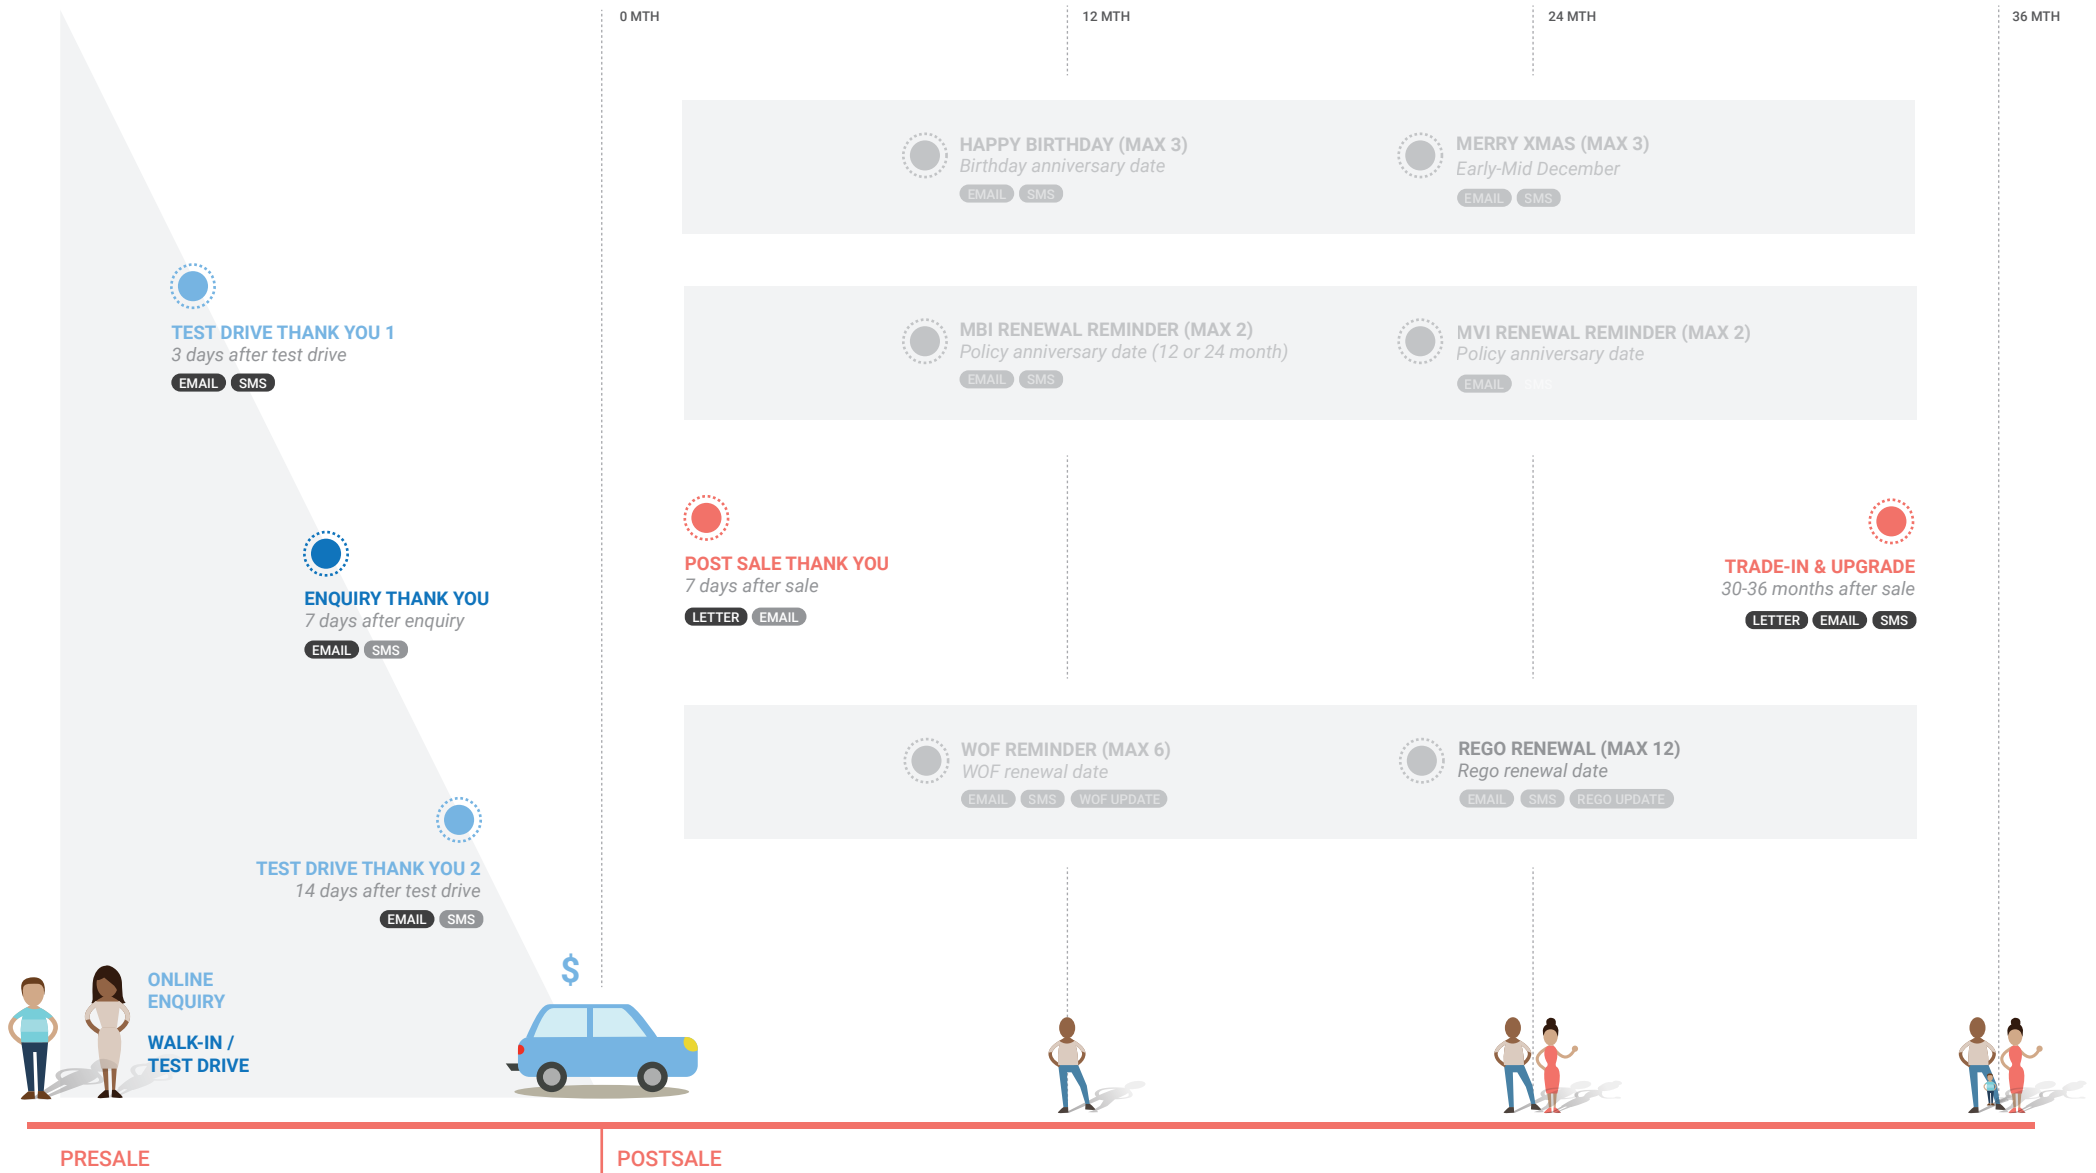

AMPD CRM

AMPD CRM Plan

Touchpoints

Professional Plan Touchpoints

Note: Charges for AMPD CRM setup and communication touchpoints apply. Please contact your Motorcentral representative for further information.

Essentials Plan Touchpoints

Note: Charges for AMPD CRM setup and communication touchpoints apply. Please contact your Motorcentral representative for further information.

Pre-Sale Plan Touchpoints

Note: Charges for AMPD CRM setup and communication touchpoints apply. Please contact your Motorcentral representative for further information.