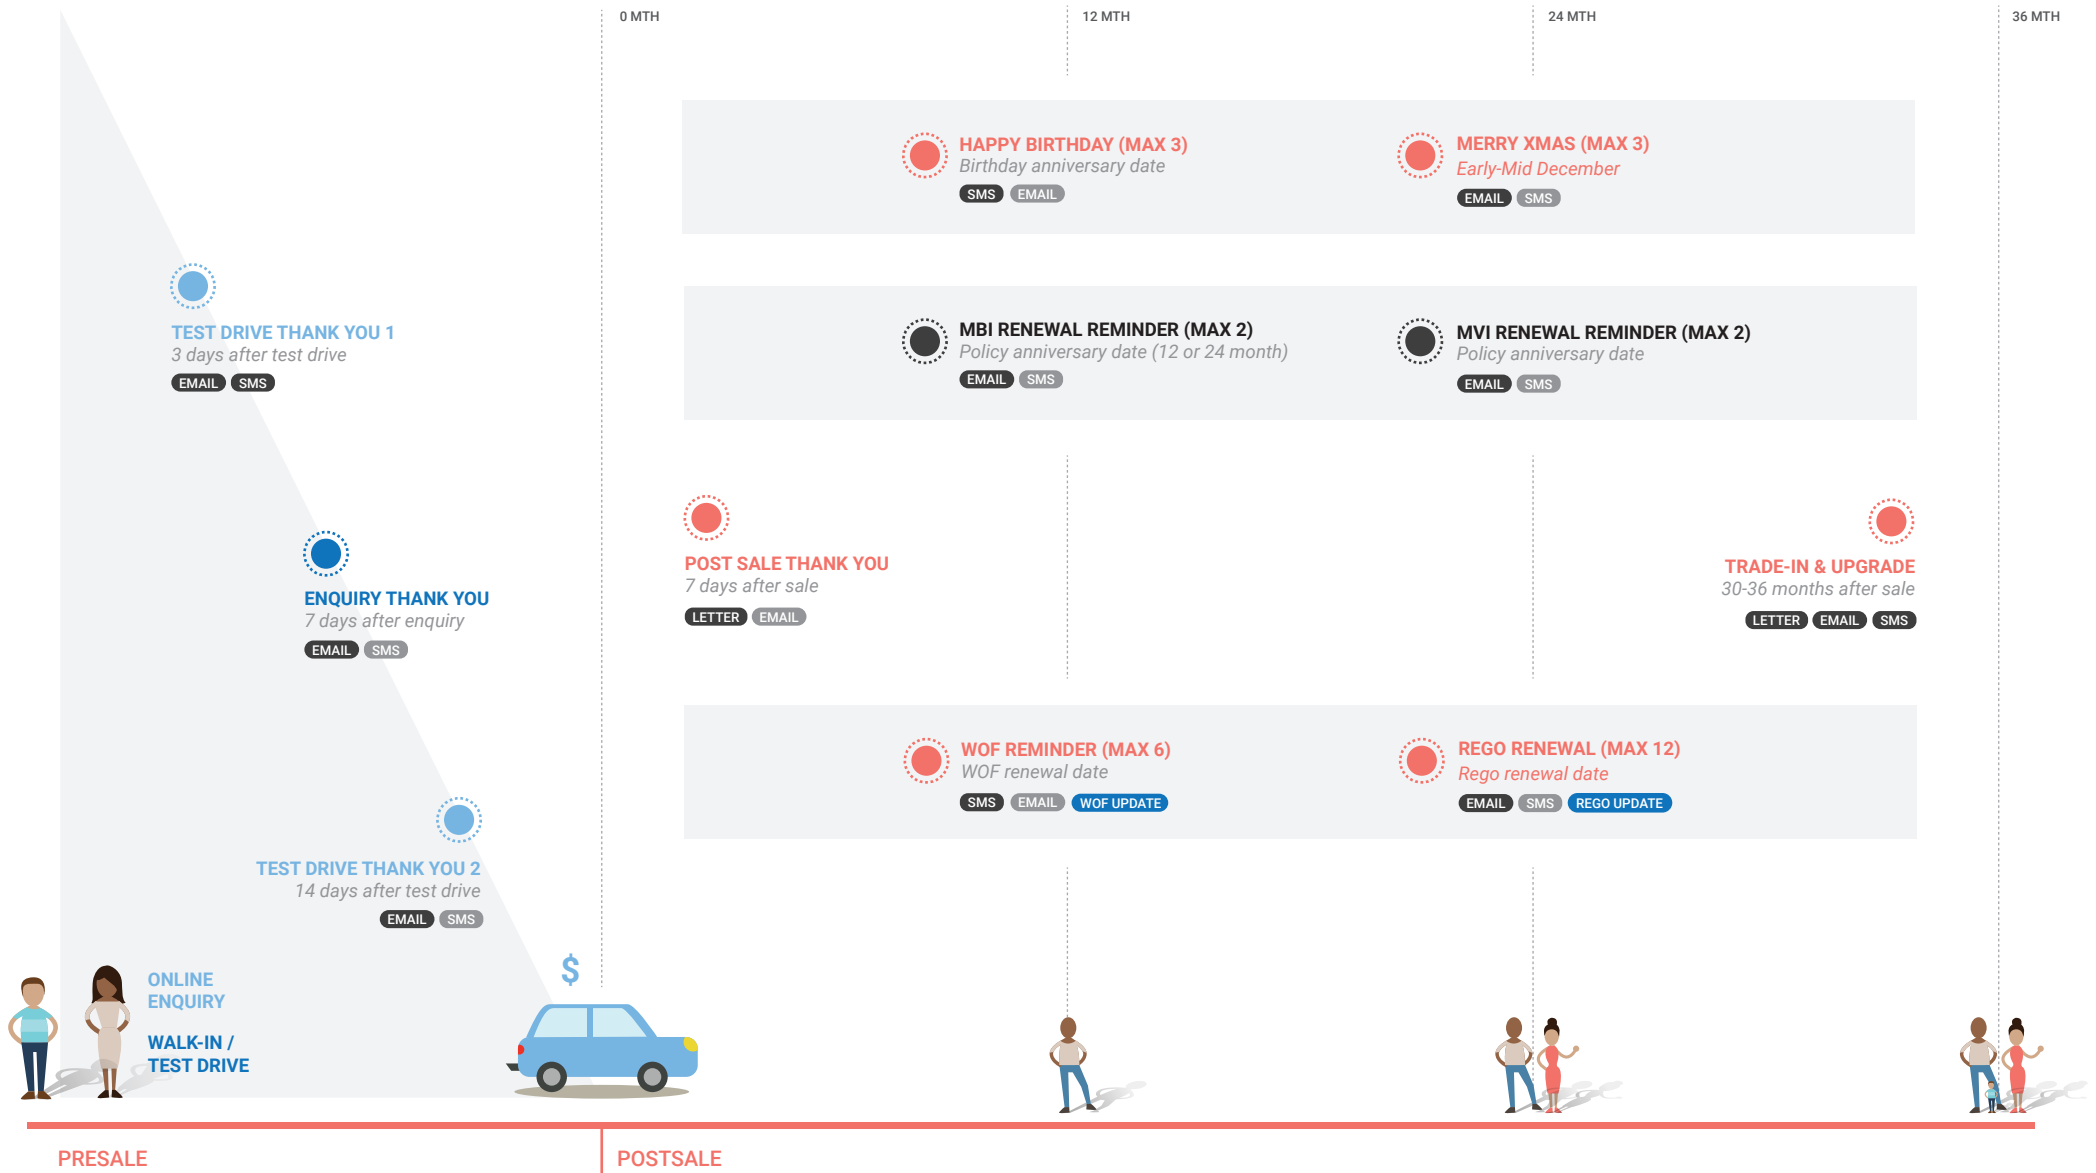

AMPD CRM

AMPD CRM Plan

Touchpoints

Professional Plan Touchpoints

Note: Charges for AMPD CRM setup and communication touchpoints apply. Please contact your Motorcentral representative for further information.

Essentials Plan Touchpoints

Note: Charges for AMPD CRM setup and communication touchpoints apply. Please contact your Motorcentral representative for further information.

Pre-Sale Plan Touchpoints

Note: Charges for AMPD CRM setup and communication touchpoints apply. Please contact your Motorcentral representative for further information.